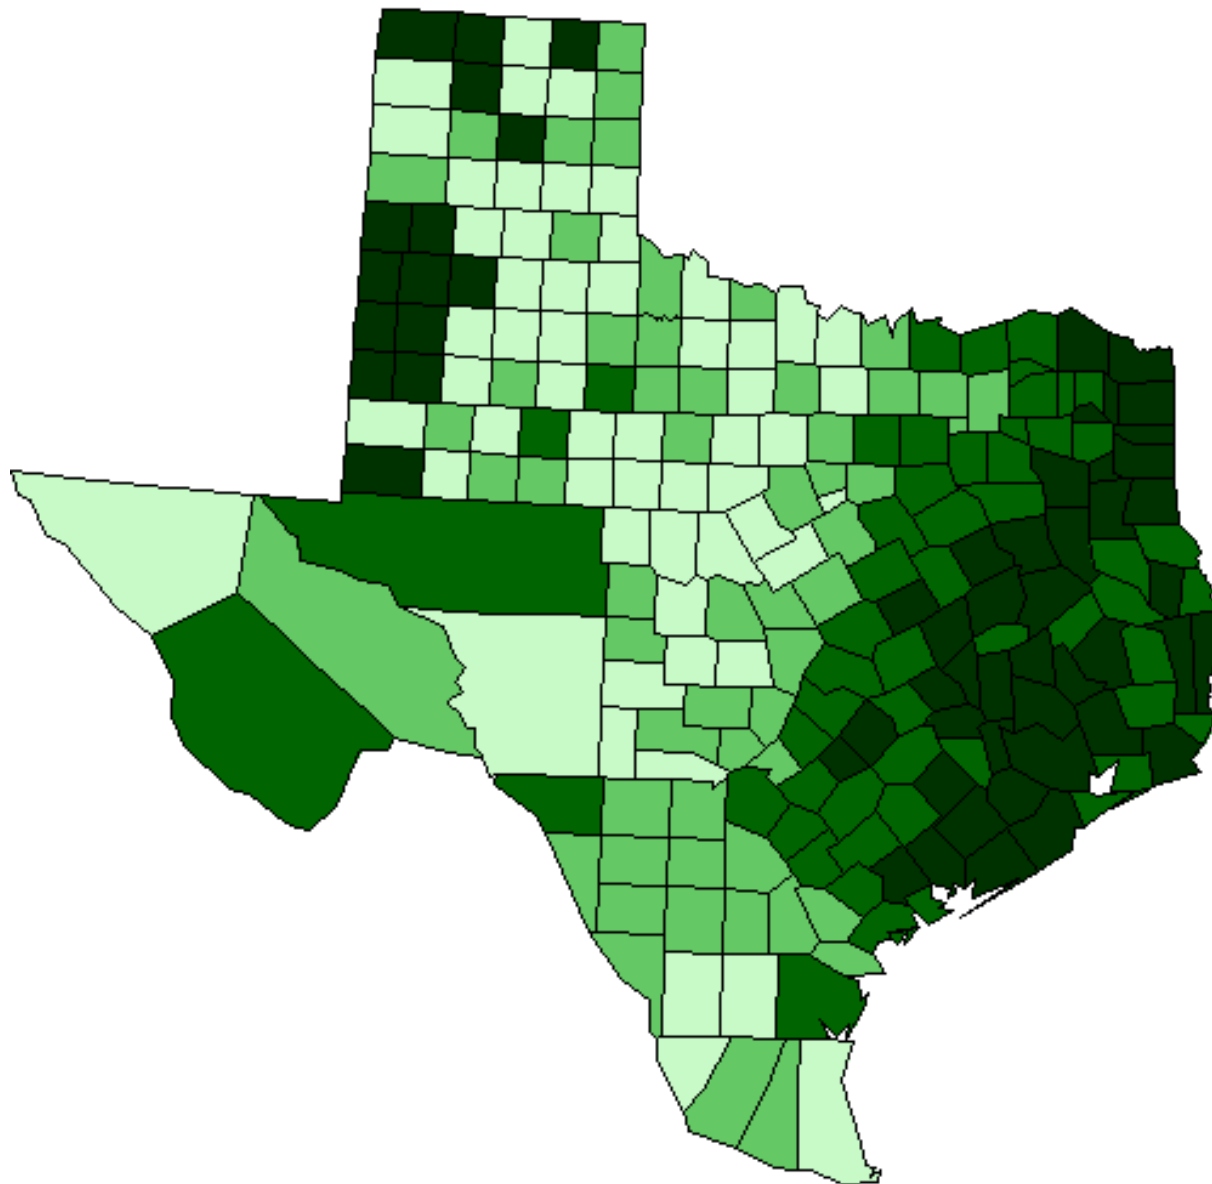

TEXAS COUNTIES IN 1880 COLORED PERSONS/TOTAL POPULATION (Percent)

Legend

Retrieved from the University of Virginia Library
Historical Census Browser
Geospatial and Statistical Data Center
<http://fisher.lib.virginia.edu/collections/stats/histcensus/index.html>