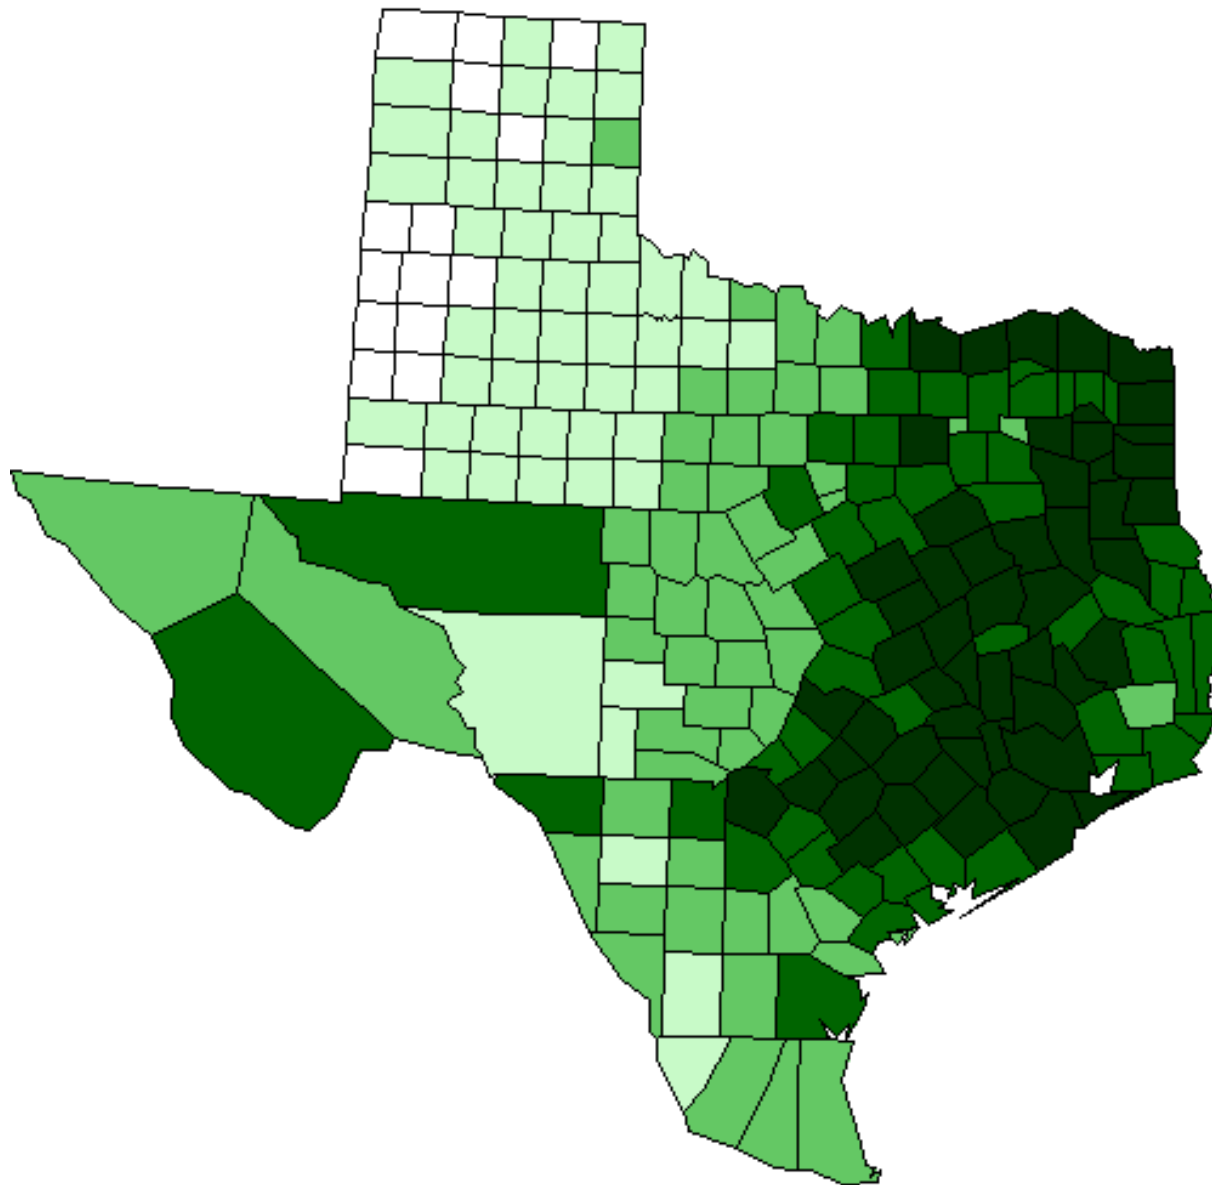

TEXAS COUNTIES IN 1880 COLORED PERSONS

Legend

Retrieved from the University of Virginia Library
Historical Census Browser
Geospatial and Statistical Data Center
<http://fisher.lib.virginia.edu/collections/stats/histcensus/index.html>