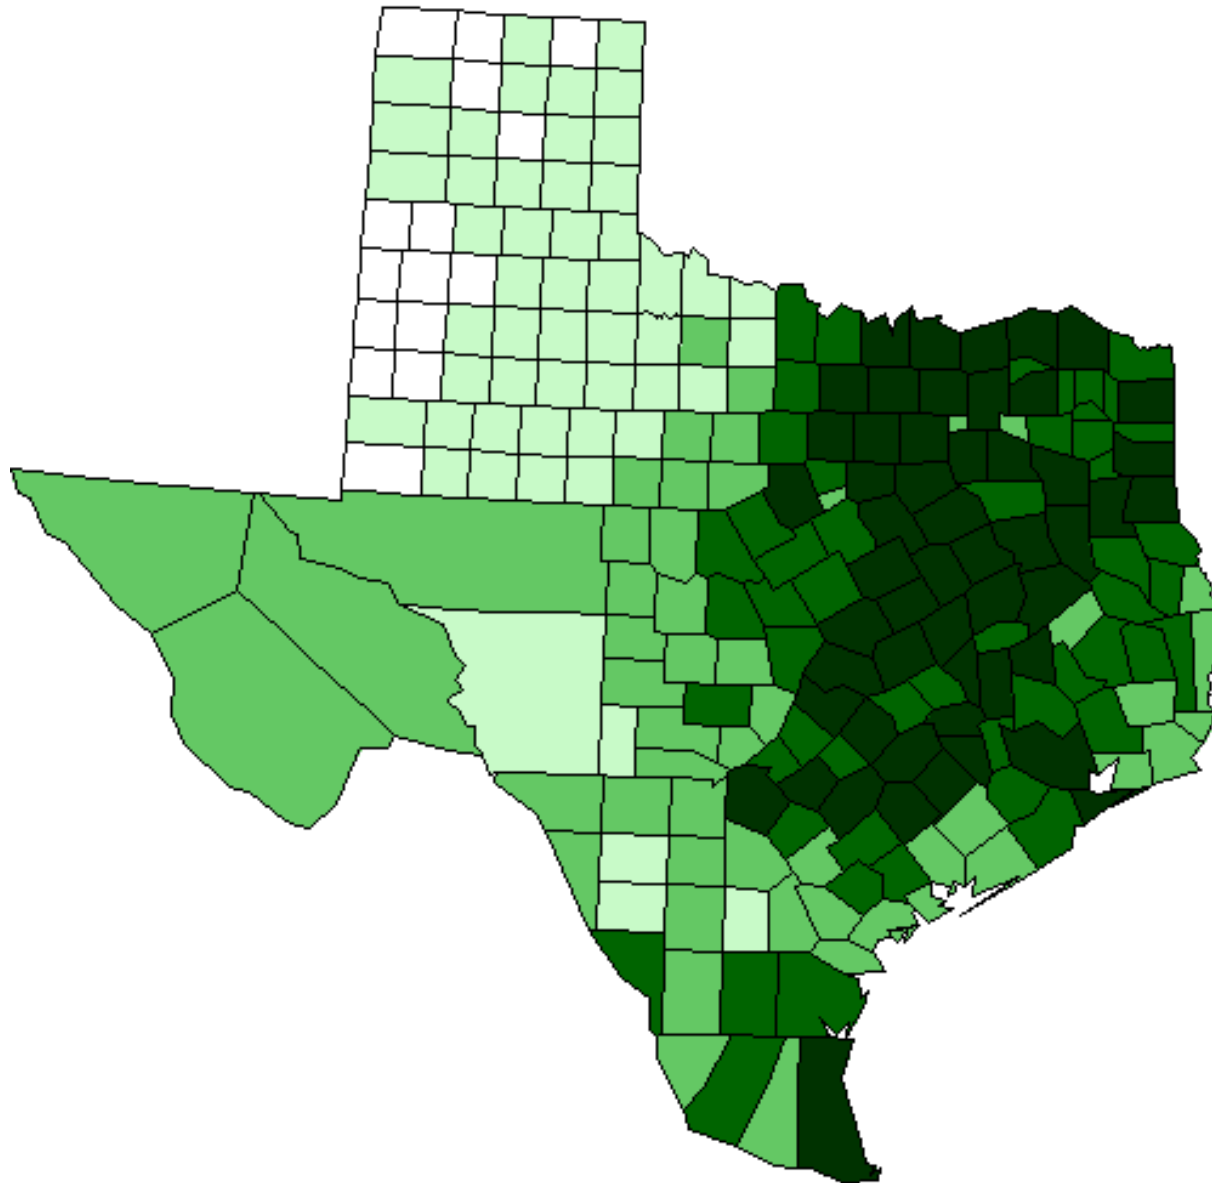

# TEXAS COUNTIES IN 1880 TOTAL POPULATION

## Legend

Retrieved from the University of Virginia Library  
Historical Census Browser  
Geospatial and Statistical Data Center  
<http://fisher.lib.virginia.edu/collections/stats/histcensus/index.html>