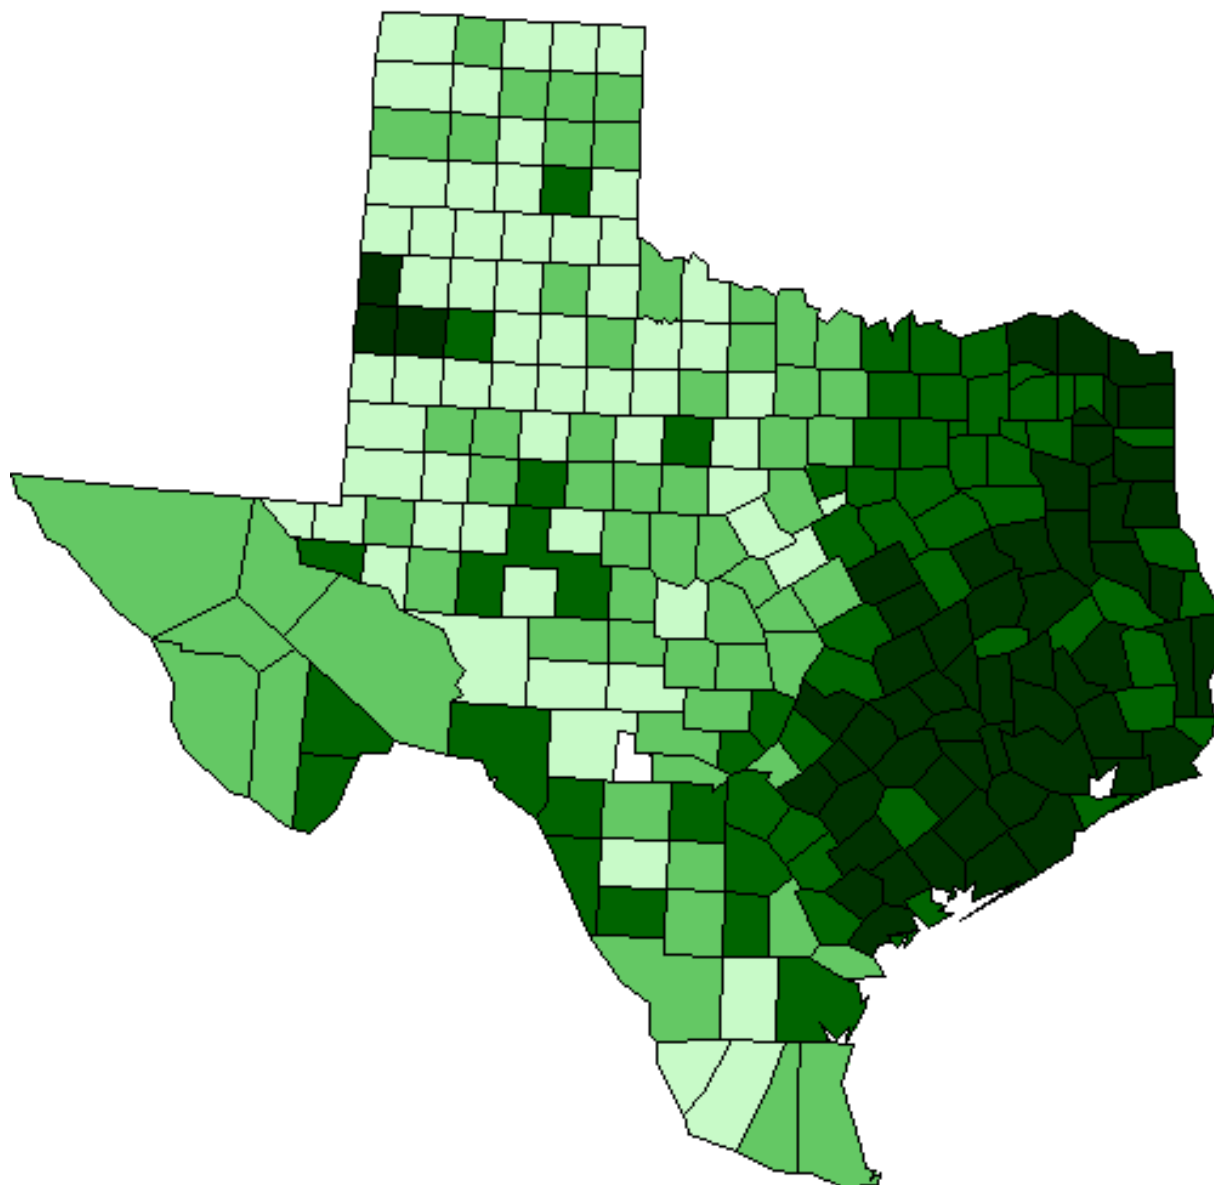

TEXAS COUNTIES IN 1890 NEGRO POPULATION, 1890/TOTAL POPULATION (Percent)

Legend

Retrieved from the University of Virginia Library
Historical Census Browser
Geospatial and Statistical Data Center
<http://fisher.lib.virginia.edu/collections/stats/histcensus/index.html>