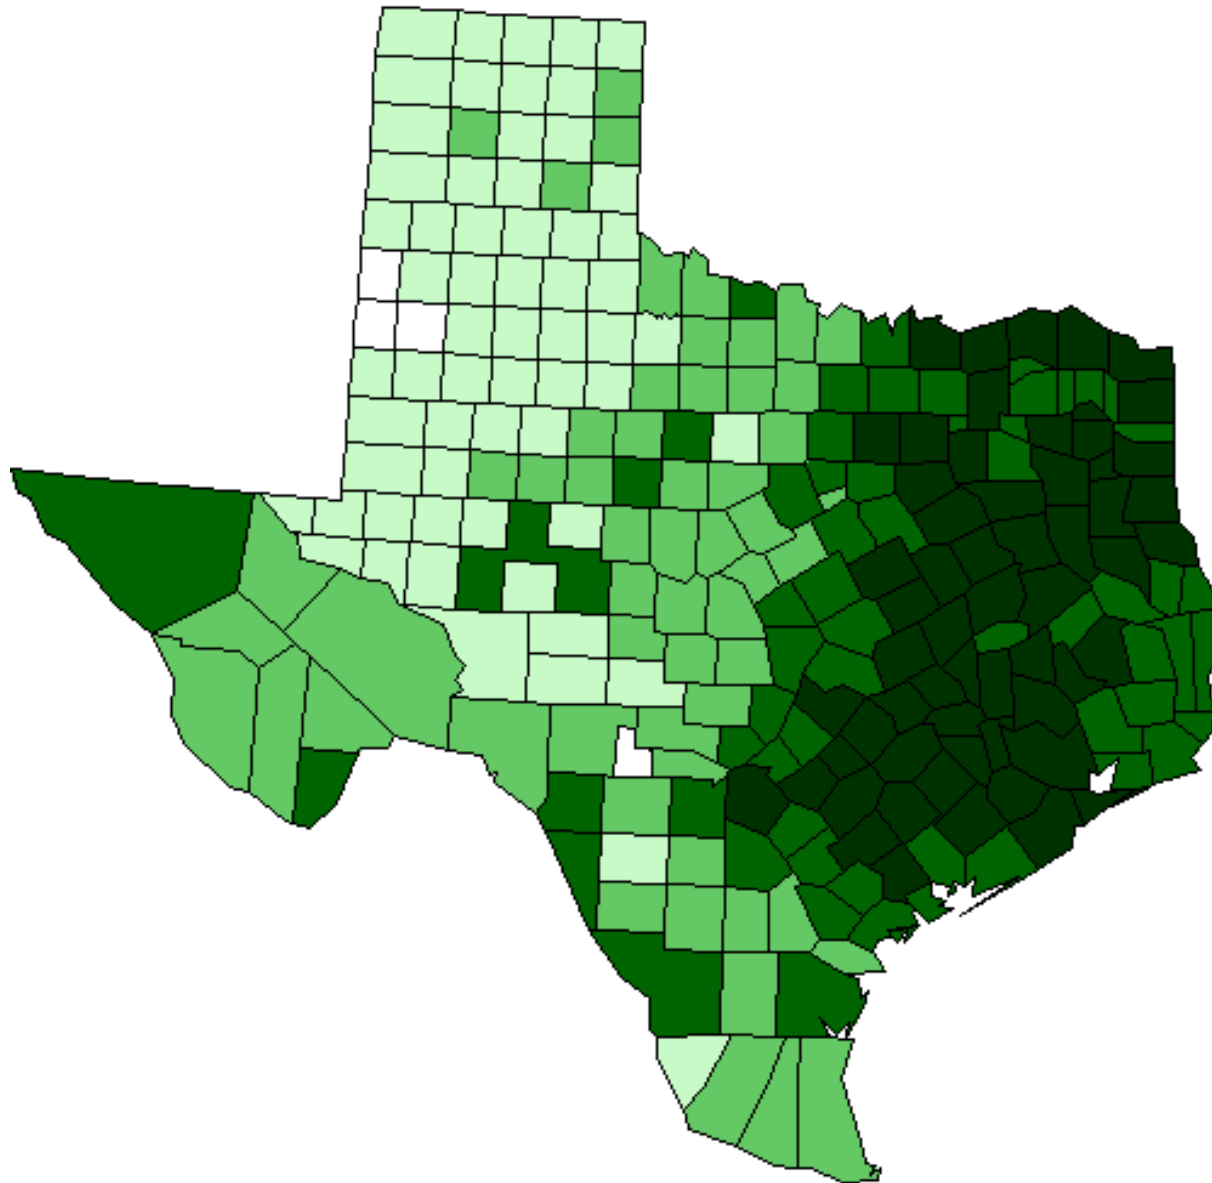

TEXAS COUNTIES IN 1890 NEGRO POPULATION, 1890

Legend

Retrieved from the University of Virginia Library
Historical Census Browser
Geospatial and Statistical Data Center
<http://fisher.lib.virginia.edu/collections/stats/histcensus/index.html>