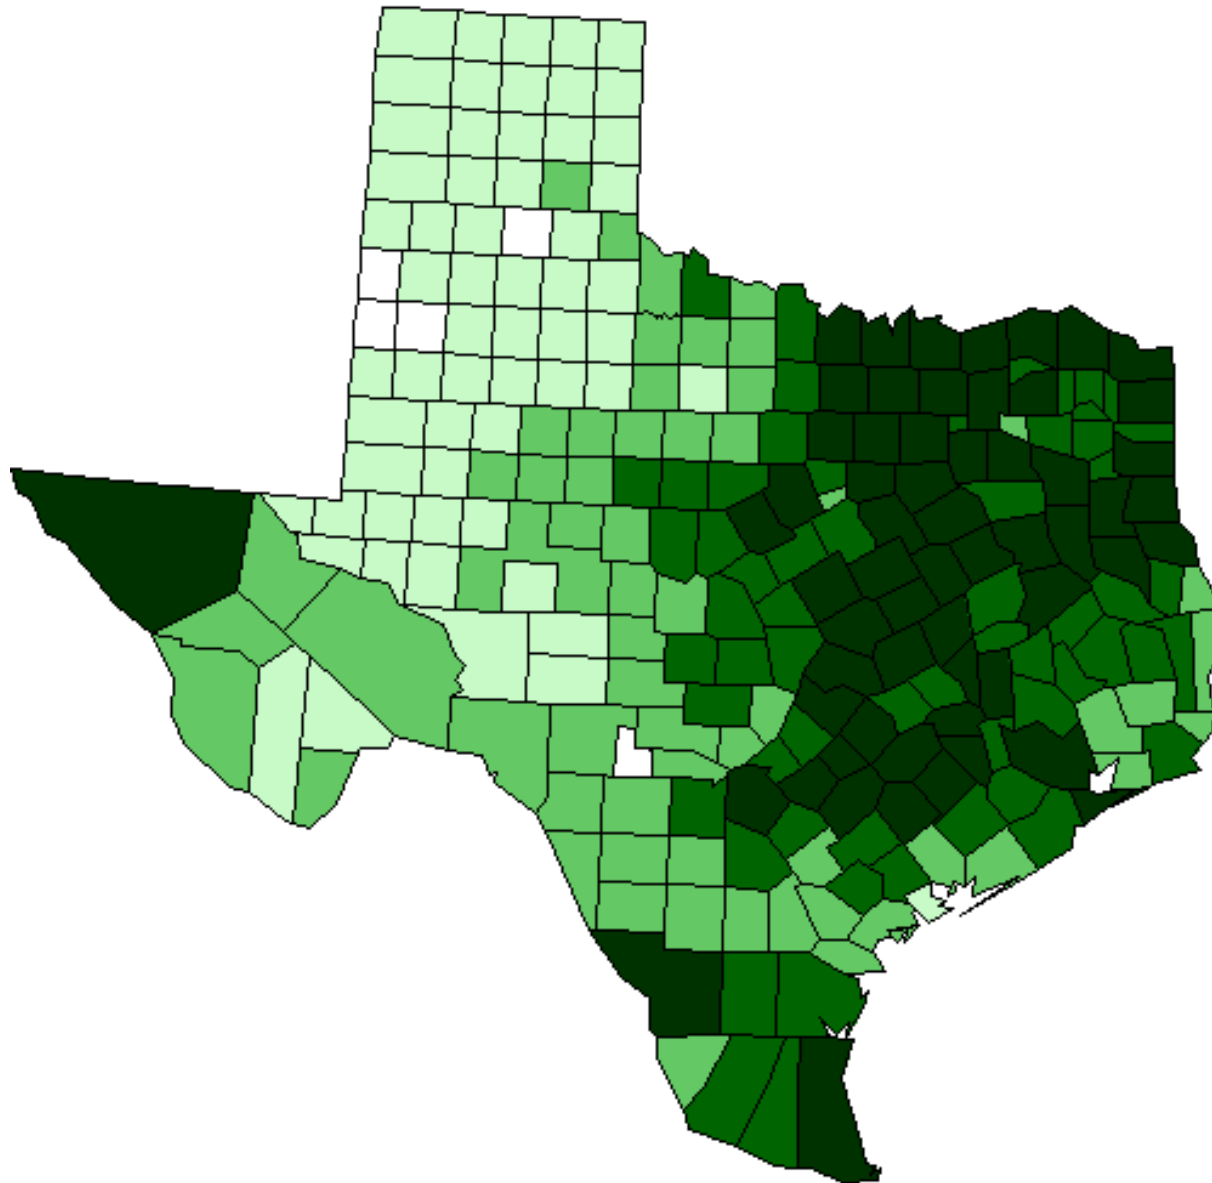

TEXAS COUNTIES IN 1890 TOTAL POPULATION

Legend

Retrieved from the University of Virginia Library
Historical Census Browser
Geospatial and Statistical Data Center
<http://fisher.lib.virginia.edu/collections/stats/histcensus/index.html>